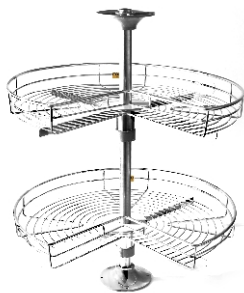

Carousel Unit

SIZE	
Dia	Inner Carcase
18	20"x20"
22	24"x24"
24	26"x26"
26	28"x28"
28	30"x30"
30	32"x32"

(In Inch)

This carousel unit is highly aesthetic and functional. Height of each quarters round basket can be adjusted. Rotates at the flick of a finger. Deep basket holds small and large items securely.